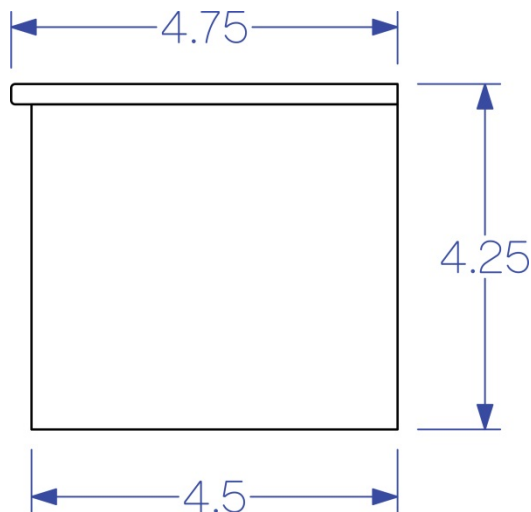

# 1 Tier LED Lighted Bar Shelves